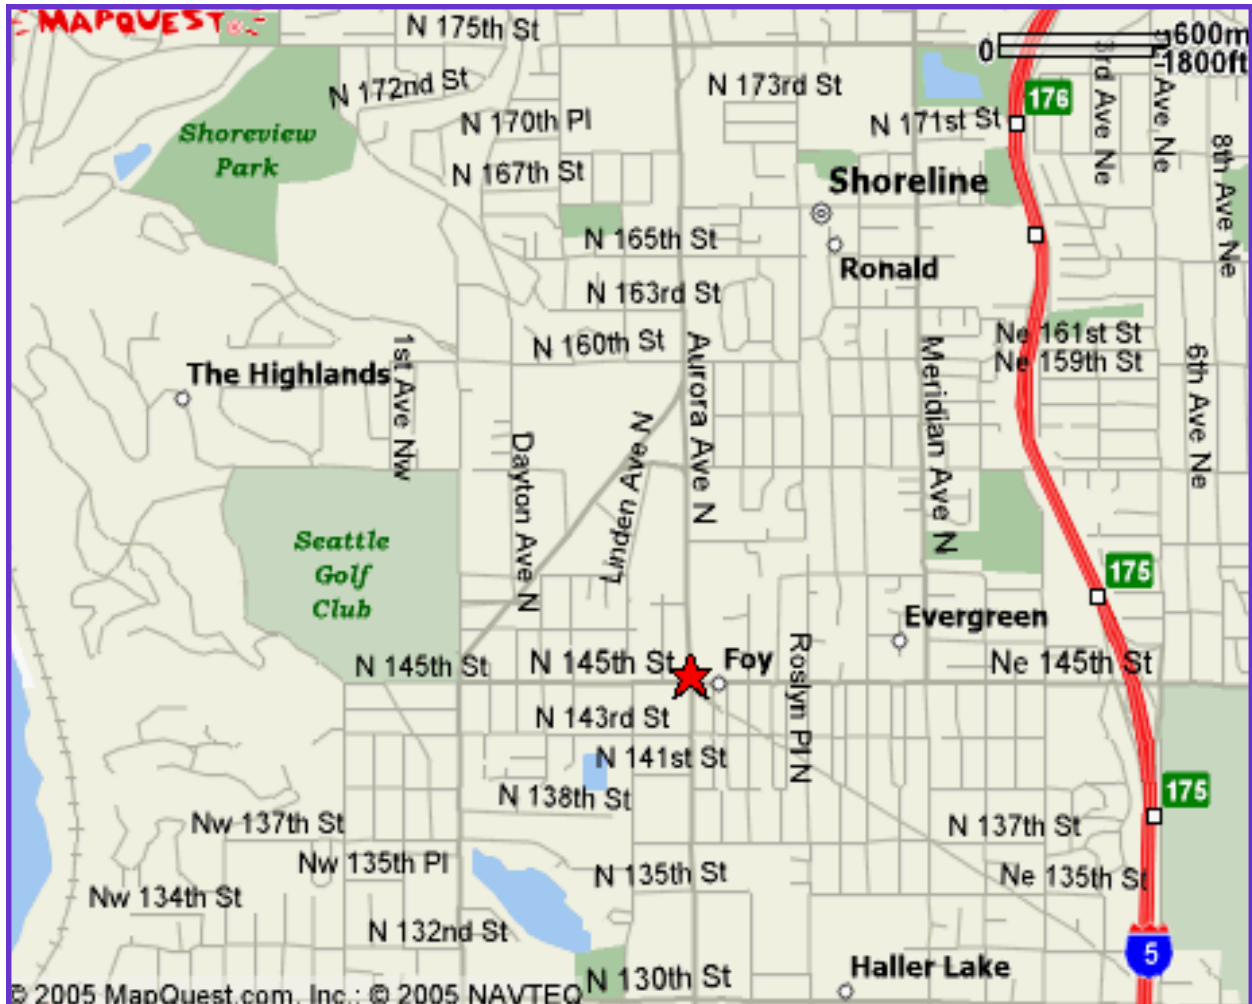

145th Aurora Storage 14540 Aurora Ave North

**From I-5 Take Exit 175 - Go West on 145th
to Aurora Avenue**

**On the East side of Aurora Avenue North
(Hwy 99)**

**Just North of the Intersection Next to Walgreen's
*Directions From I-5 to
145th Aurora Storage***